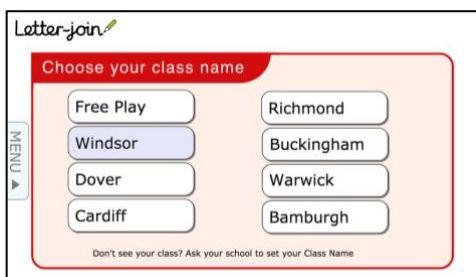

Choose a Classroom

Once logged-in, choose your child's classroom and you can use Letter-join's resources and fun activities to reinforce the handwriting we teach at school. You can trace over the letters and words and play the games on your tablet.

We are limited to the number of users who can log in to this account, so please do not share these log-in details.